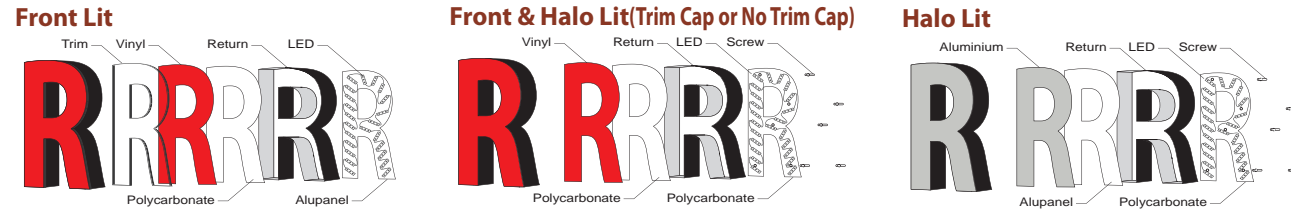

Channel Letter Signs

Illuminated channel letters are one of the most common and popular types of signs for retail spaces. They are highly visible, helping a business or storefront to stand out even at a distance. Using combinations of light sources and Vinyl Films, almost any colour can be achieved.